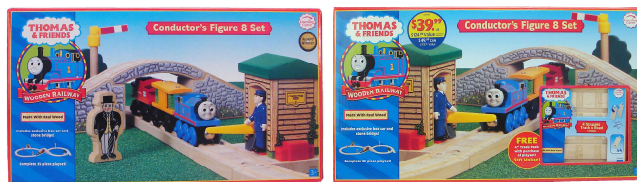

# SAFETY RECALL

RC2 Corporation

Painted surfaces on certain Thomas and Friends Wooden Railway toys contain excessive levels of lead.

As sold only in:  
Brendam Fishing Dock

## Toad Vehicle with Brake Lever

Manufactured : June 2006

As sold only in:  
Deluxe Cranky

## Olive Green Sodor Cargo Box

Manufactured : January 2006 through December 2006

## All-Green Maple Tree Top and Green Signal Base Accessories

Manufactured : March 2006 through April 2007

As sold only in:  
Conductor's Figure 8 Set

Take these toys away from children immediately.

**CALL RC2 TOLL FREE AT: 1-866-725-4407**  
**OR VISIT : <http://recalls.rc2.com>**